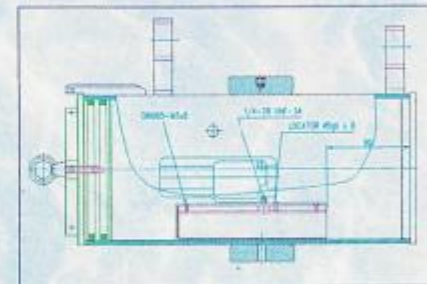

Available at all local electronics outlets